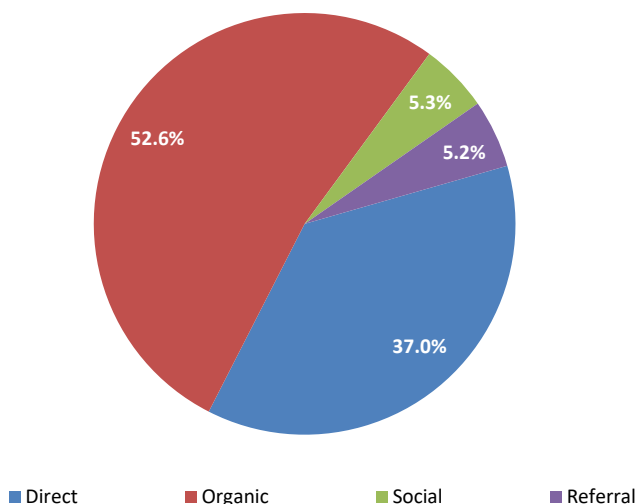

WEB ACTIVITY

WEB VISITOR ACTIVITY – www.businessfacilities.com

VISITOR ACTIVITY January 2022 – June 2022
6 HVVLRQV
8 VHUV
7 RWDOY3LDHJH
\$YHUDJH 3D6HVVSJHRQ
\$YHUBJHVVLRQ 'XUDWLRQ

,QIRUPDWLRQ IRU ZHE YLVLWRU DFWLYLW\ ZRURJHEWSDLOO
 IRU WKH-BBDRIG ±-XQH 7KUHLYLHZRQHW LGQGSHSHQGHC
 ,Q 9HULRSHLQTRQ WKH ZHE YLVLWRU DFWLYLW\ UWSRUVWDLUO

Business Facilities Monthly Web Traffic

Users Page views

Traffic Source

Visitor Device