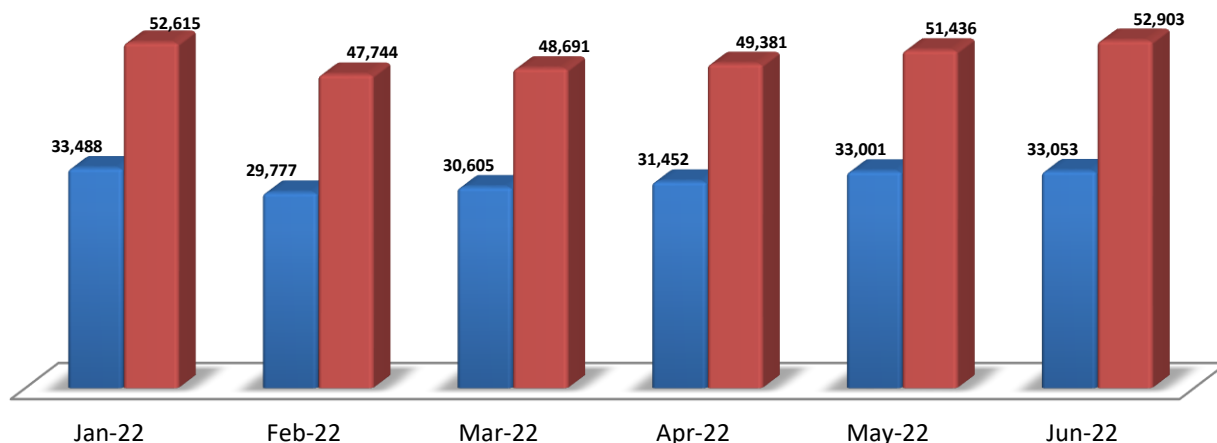

WEB ACTIVITY

WEB VISITOR ACTIVITY – www.businessfacilities.com

VISITOR ACTIVITY January 2022 – June 2022
6 HVVLRQV
8 VHUV
7 RWDOY3LDHJH
\$YHUDJH 3D6HVVSJHRQ
\$YHUBJHVVLRQ 'XUDWLRQ

,QIRUPDWLRQ IRU ZHE YLVLWRU DFWLYLW\ ZRURJHEWSDLOO
 IRU WKH-BBDRIG ±-XQH 7KUHLYLHZRQHW LGQGSHSHQGHC
 ,Q 9HULRSHLQTRQ WKH ZHE YLVLWRU DFWLYLW\ UWSRUVWDLUO

Business Facilities Monthly Web Traffic

Users Page views

Traffic Source

Visitor Device